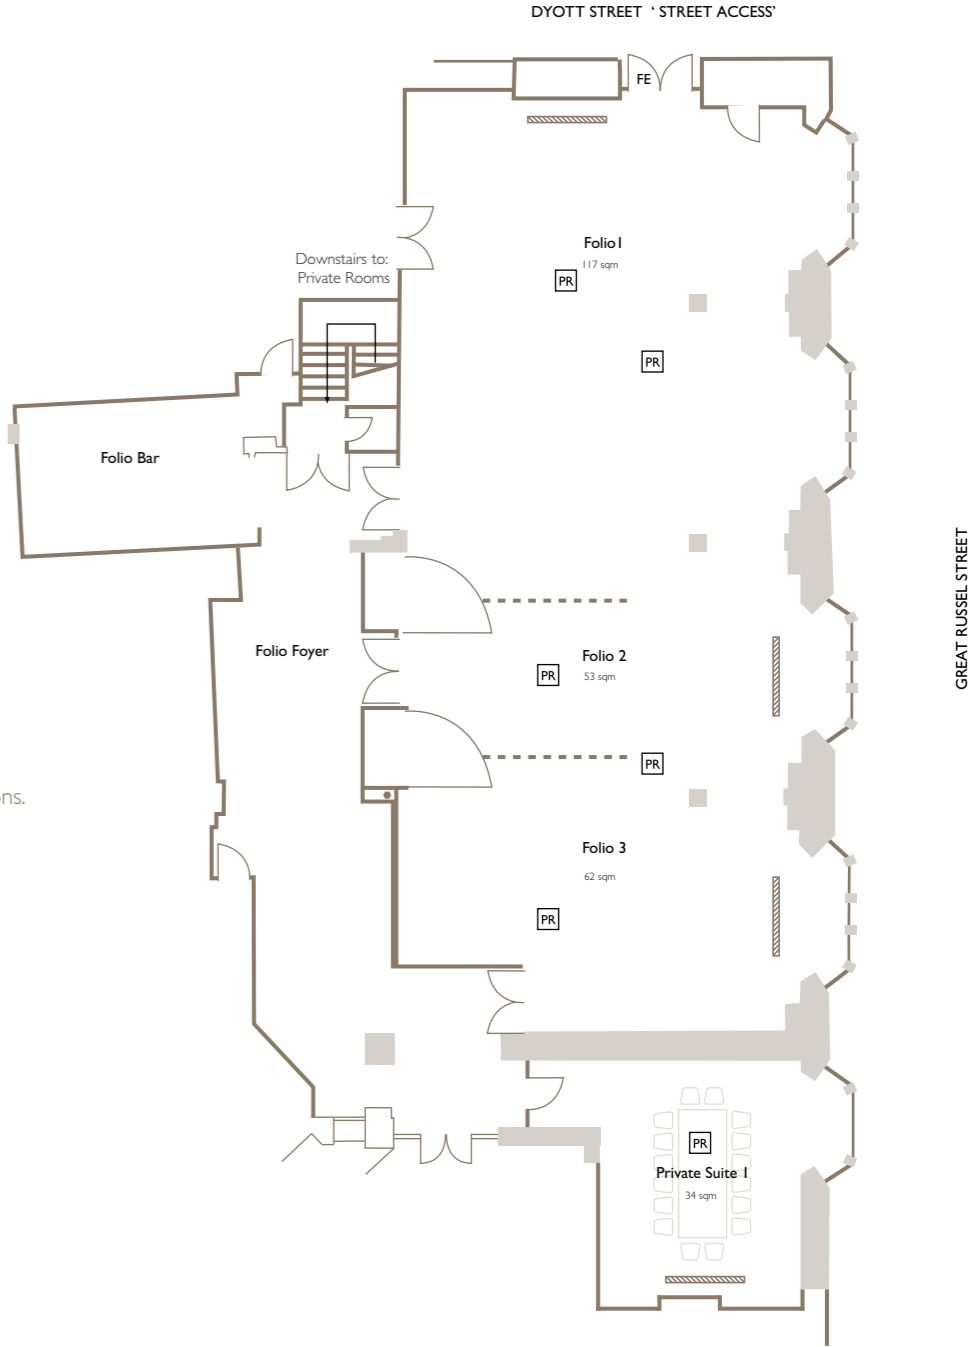

Ground Floor

12MBPS Broadband Internet now available

The connection is suitable for all types of events and is exclusively available for our conference guests (on request). Exclusive use ensures superior speed and reliability compared to standard broadband connections.

This type of connection offers a range of possibilities including:

- Video/audio conferencing
- Web casting
- Online training
- Live video streams
- Online meetings with document share
- High definition (HD) streaming
- Secure connectivity
- Private use - connectivity is not shared
- Private wi-fi networks