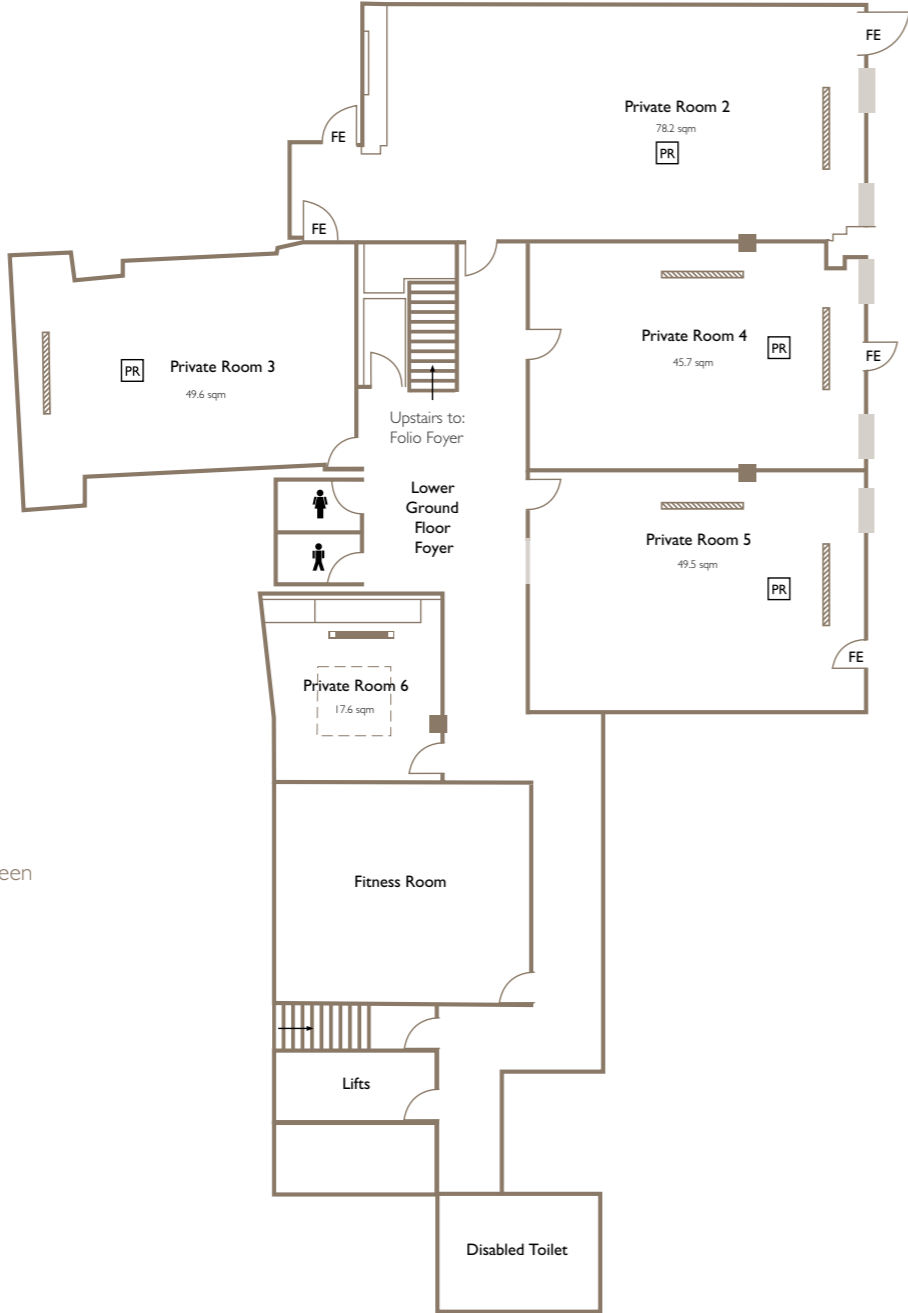

Lower Ground Floor

All meeting rooms are fully air conditioned and benefit from:

- Complimentary wi-fi internet
- Up to 12mbps internet link
- Digital signage
- Dedicated technical support
- Integrated AV touch panel control
- CD, DVD Blu ray HD playback
- HD DLP projector and screen or plasma screen
- Digital telephone with loudspeaker
- HDTV broadcasting
- HDMI, DVI, VGA, audio music
- Piped background music
- Data and 13amp sockets

Key	
	= Screen
	= LCD TV
	= Ceiling mounted projector
	= Fire exit