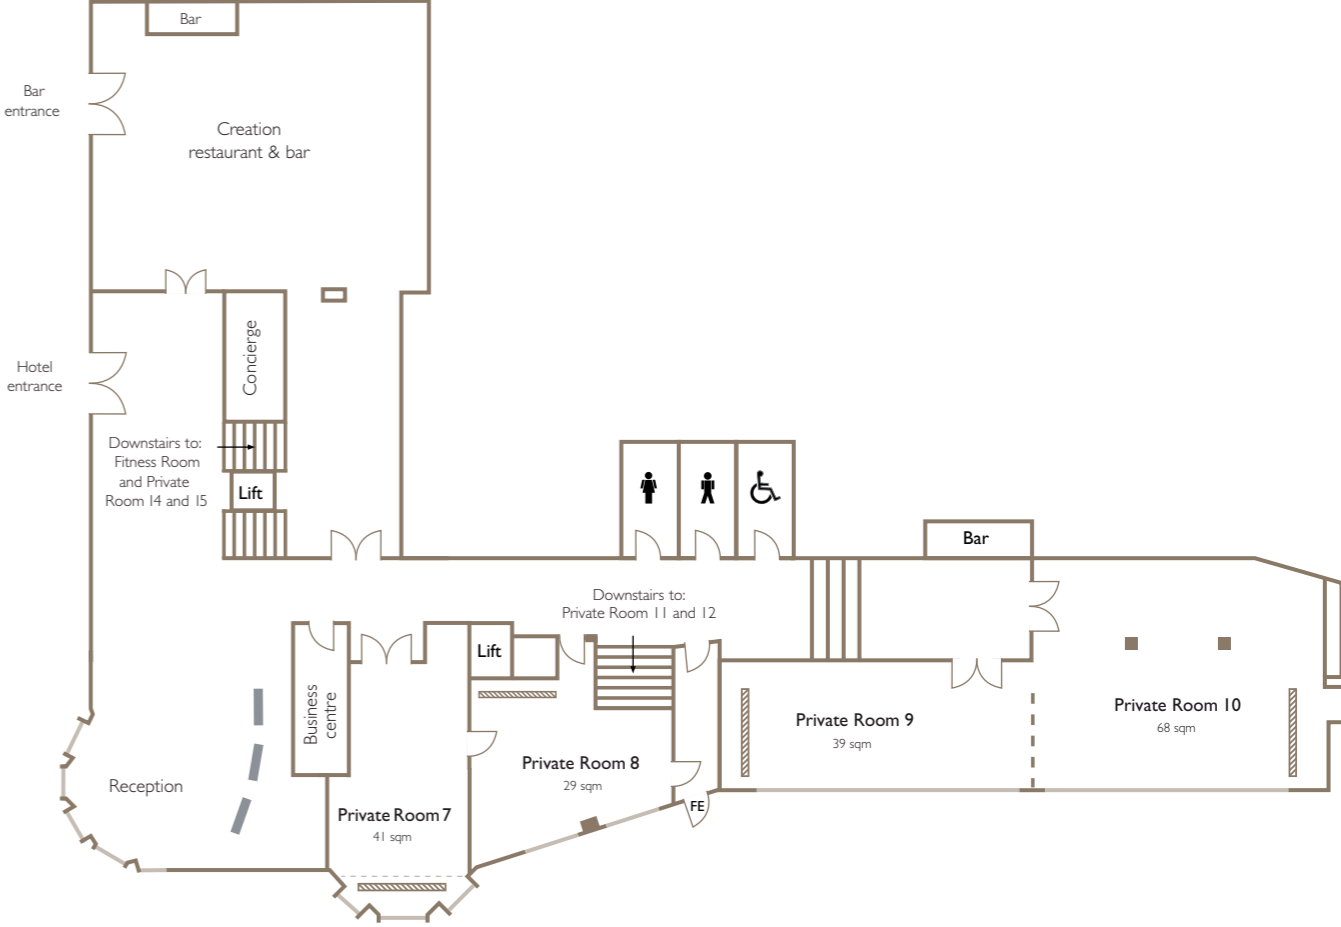

Capacities

	Theatre	Classroom	Boardroom	U-Shape	Cabaret	Reception	Lunch/Dinner
Private Room 7	30	18	18	6	–	40	16
Private Room 8	12	6	8	15	–	–	10
Private Room 9 and 10	100	40	30	30	49	120	80
Private Room 9	25	15	12	12	15	30	12
Private Room 10	50	20	18	20	20	60	50
Private Room 11 and 12	120	50	35	35	64	150	120
Private Room 11	30	18	14	16	15	35	24
Private Room 12	60	30	20	20	30	100	50
Private Room 14	30	12	14	14	–	30	14
Private Room 15	30	12	14	14	–	25	14

Floor Dimensions

	Area	Length m (ft)	Width m (ft)	Height m (ft)
Private room 7	41 m ² (441 ft ²)	8.2m (26'90")	5.0m (16'40")	2.8m (9'18")
Private room 8	29 m ² (313 ft ²)	5.4m (17'71")	5.4m (17'70")	2.8m (9'18")
Private room 9 and 10	118.4 m ² (1274 ft ²)	18.8m (61'66")	6.3m (20'66")	2.6m (8'52")
Private room 9	39 m ² (421 ft ²)	8.9m (29'19")	4.4m (14'43")	2.6m (8'52")
Private room 10	68 m ² (735 ft ²)	9.9m (32'47")	6.9m (22'63")	2.6m (8'52")
Private room 11 and 12	138.5 m ² (1477 ft ²)	19.9m (65'27")	6.9m (22'63")	2.6m (8'52")
Private room 11	48.4 m ² (451 ft ²)	8.4m (27'55")	5.0m (16'40")	2.6m (8'52")
Private room 12	90.1 m ² (779 ft ²)	11.5m (37'72")	6.3m (20'66")	2.6m (8'52")
Private room 14	41.2 m ² (430 ft ²)	8m (26'24")	5m (16'40")	2.6m (8'52")
Private room 15	37.4 m ² (387 ft ²)	9.0m (29'52")	4.0m (13'12")	2.6m (8'52")

Lower Ground Floor

All meeting rooms are fully air conditioned and benefit from:

- Complimentary wireless
- Broadband access
- Digital event signage
- Incorporating client branding
- Dedicated audio-visual support
- Piped music
- Projection screens

Ground Floor

Key

- = Screen
- = Floor socket
- = Ceiling mounted projector
- FE** = Fire exit

Find us

Radisson Edwardian Kenilworth ★★★★★ 97 Great Russell Street, London, WC1B 3LB
t: +44 (0)207 666 2322 f: +44 (0)207 631 1330 e: kenilcb@radisson.com
radissonedwardian.com/kenilworth