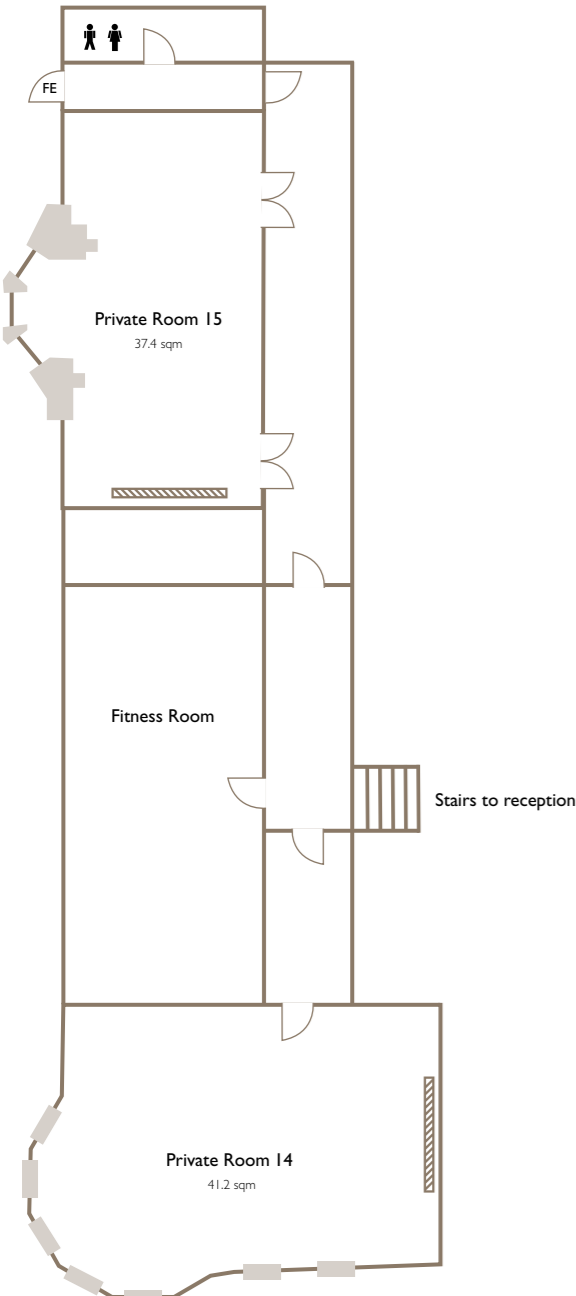

Lower Ground Floor

All meeting rooms are fully air conditioned and benefit from:

- Complimentary wireless
- Broadband access
- Digital event signage
- Incorporating client branding
- Dedicated audio-visual support
- Piped music
- Projection screens