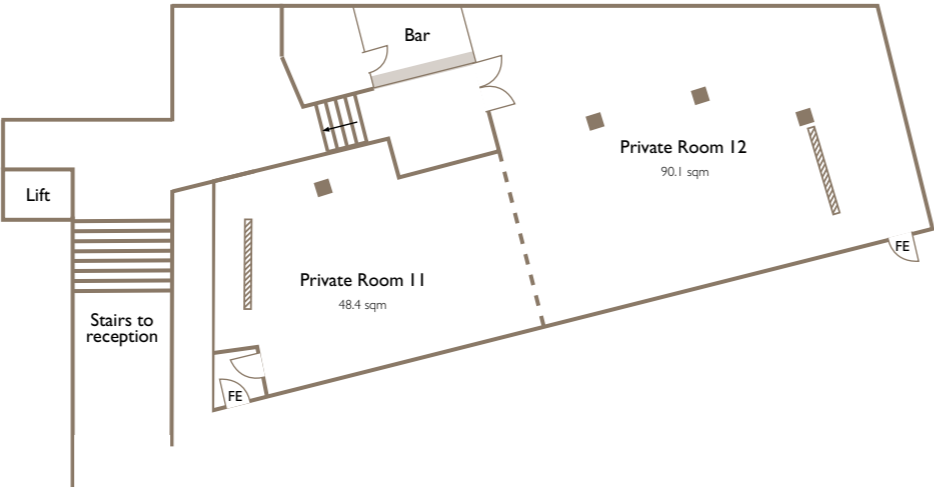

Capacities

	Theatre	Classroom	Boardroom	U-Shape	Cabaret	Reception	Lunch/Dinner
Private Room 7	30	18	18	6	–	40	16
Private Room 8	12	6	8	15	–	–	10
Private Room 9 and 10	100	40	30	30	49	120	80
Private Room 9	25	15	12	12	15	30	12
Private Room 10	50	20	18	20	20	60	50
Private Room 11 and 12	120	50	35	35	64	150	120
Private Room 11	30	18	14	16	15	35	24
Private Room 12	60	30	20	20	30	100	50
Private Room 14	30	12	14	14	–	30	14
Private Room 15	30	12	14	14	–	25	14

Floor Dimensions

	Area	Length m (ft)	Width m (ft)	Height m (ft)
Private room 7	41 m ² (441 ft ²)	8.2m (26'90")	5.0m (16'40")	2.8m (9'18")
Private room 8	29 m ² (313 ft ²)	5.4m (17'71")	5.4m (17'70")	2.8m (9'18")
Private room 9 and 10	118.4 m ² (1274 ft ²)	18.8m (61'66")	6.3m (20'66")	2.6m (8'52")
Private room 9	39 m ² (421 ft ²)	8.9m (29'19")	4.4m (14'43")	2.6m (8'52")
Private room 10	68 m ² (735 ft ²)	9.9m (32'47")	6.9m (22'63")	2.6m (8'52")
Private room 11 and 12	138.5 m ² (1477 ft ²)	19.9m (65'27")	6.9m (22'63")	2.6m (8'52")
Private room 11	48.4 m ² (451 ft ²)	8.4m (27'55")	5.0m (16'40")	2.6m (8'52")
Private room 12	90.1 m ² (779 ft ²)	11.5m (37'72")	6.3m (20'66")	2.6m (8'52")
Private room 14	41.2 m ² (430 ft ²)	8m (26'24")	5m (16'40")	2.6m (8'52")
Private room 15	37.4 m ² (387 ft ²)	9.0m (29'52")	4.0m (13'12")	2.6m (8'52")

Lower Ground Floor

All meeting rooms are fully air conditioned and benefit from:

- Complimentary wireless
- Broadband access
- Digital event signage
- Incorporating client branding
- Dedicated audio-visual support
- Piped music
- Projection screens