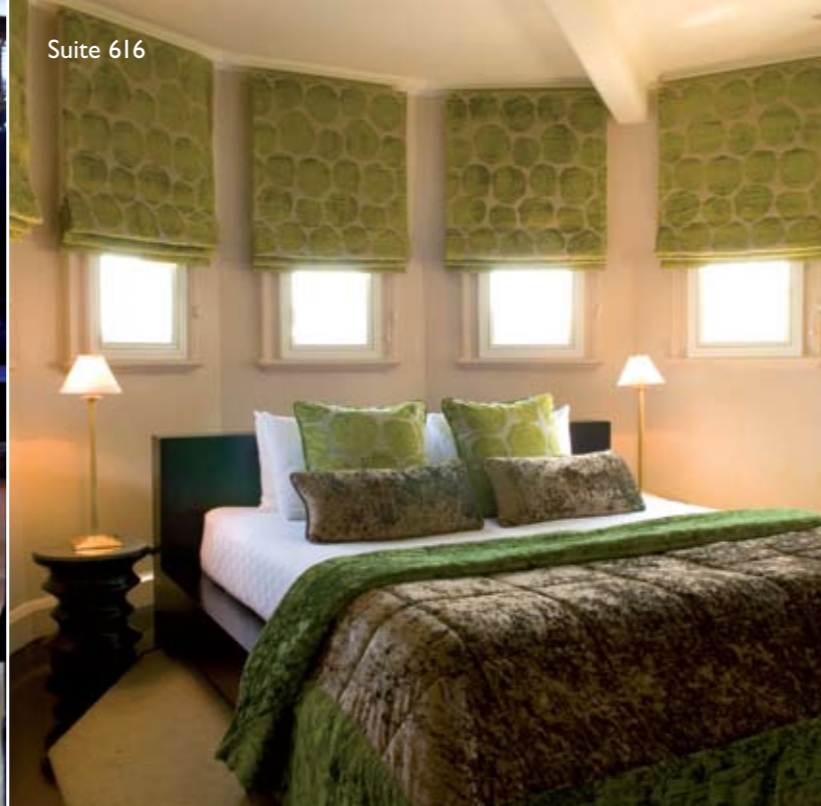

Meetings and events should always be this easy

- Flexible spaces
- Dedicated consultants
- Complimentary wi-fi
- Food that's fast, fresh and healthy
- Sensible pricing without the hidden extras
- All-inclusive small meeting packages
- Loyalty rewarded with Points for Planners radissonedwardian.com/pointsforplanners

Meet Well

Meeting well means treating well the things that really matter. More than just reducing your meeting's environmental impact, it's also a commitment to positively affecting the communities we are a part of. Our approach to responsible business means a clearer conscience for you – whatever the size and style of your event.

Visit radissonedwardian.com/meetwell

Just 50 metres from the British Museum and close to Covent Garden, the Radisson Edwardian Kenilworth is a contemporary townhouse hotel with a buzzing bar and restaurant serving great seasonal British cooking. Sleek design and original art create a relaxing vibe for meetings in the heart of literary Bloomsbury.

Capacities

	Theatre	Classroom	Boardroom	U-Shape	Cabaret	Reception	Lunch/Dinner
Private Room 7	30	18	18	6	–	40	16
Private Room 8	12	6	8	15	–	–	10
Private Room 9 and 10	100	40	30	30	49	120	80
Private Room 9	25	15	12	12	15	30	12
Private Room 10	50	20	18	20	20	60	50
Private Room 11 and 12	120	50	35	35	64	150	120
Private Room 11	30	18	14	16	15	35	24
Private Room 12	60	30	20	20	30	100	50
Private Room 14	30	12	14	14	–	30	14
Private Room 15	30	12	14	14	–	25	14

Floor Dimensions

	Area	Length m (ft)	Width m (ft)	Height m (ft)
Private room 7	41 m² (441 ft²)	8.2m (26'90")	5.0m (16'40")	2.8m (9'18")
Private room 8	29 m² (313 ft²)	5.4m (17'71")	5.4m (17'70")	2.8m (9'18")
Private room 9 and 10	118.4 m² (1274 ft²)	18.8m (61'66")	6.3m (20'66")	2.6m (8'52")
Private room 9	39 m² (421 ft²)	8.9m (29'19")	4.4m (14'43")	2.6m (8'52")
Private room 10	68 m² (735 ft²)	9.9m (32'47")	6.9m (22'63")	2.6m (8'52")
Private room 11 and 12	138.5 m² (1477 ft²)	19.9m (65'27")	6.9m (22'63")	2.6m (8'52")
Private room 11	48.4 m² (451 ft²)	8.4m (27'55")	5.0m (16'40")	2.6m (8'52")
Private room 12	90.1 m² (779 ft²)	11.5m (37'72")	6.3m (20'66")	2.6m (8'52")
Private room 14	41.2 m² (430 ft²)	8m (26'24")	5m (16'40")	2.6m (8'52")
Private room 15	37.4 m² (387 ft²)	9.0m (29'52")	4.0m (13'12")	2.6m (8'52")