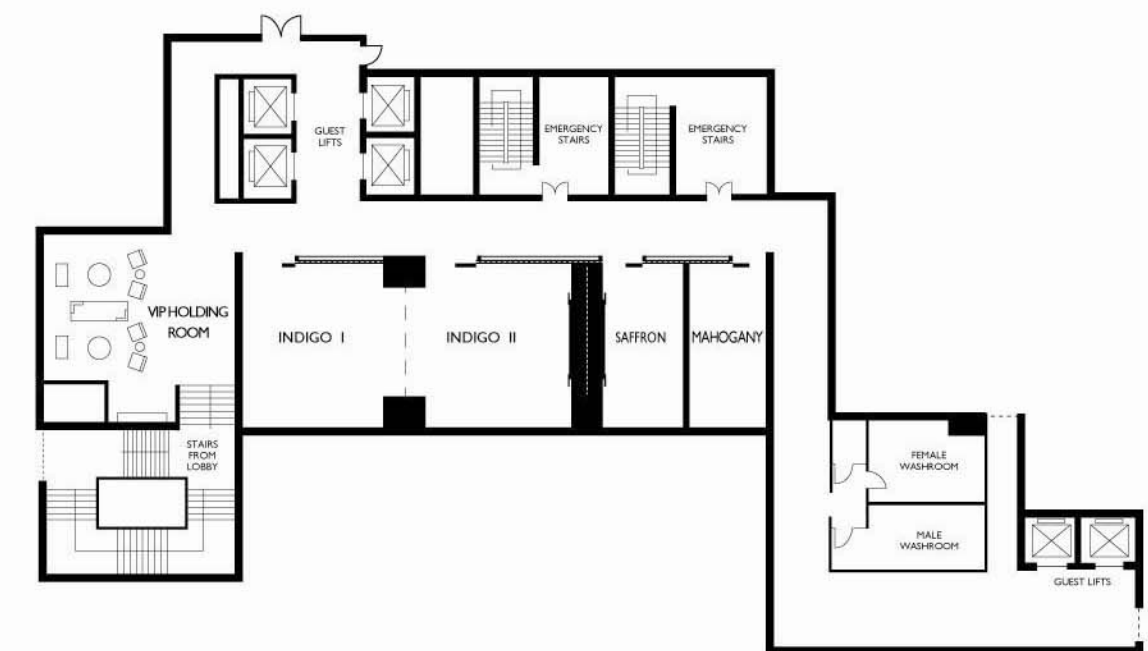

RADISSON HOTEL PUDONG CENTURY PARK

For the business traveller, the hotel also has a creative solution for guests who require a small but very private meeting room. Some of the guest rooms are connected to meeting rooms, ideal for small private meetings, interviews as well as exclusive antique exhibitions.

Conveniently located in the heart of Pudong, Radisson Hotel Pudong Century Park is the closest hotel to the new Shanghai International Expo Centre. It is only a short drive away from Lu Jia Zui Finance & Trade Zone and the city centre, with easy access to Pudong International Airport.

Whether a formal board meeting, trendy product launch, or a romantic wedding, Radisson Hotel Pudong Century Park provides the perfect backdrop for any event. With 663 square metres of combined banquet and meeting space, the facilities include a Grand Ballroom and eight smaller function rooms that can be configured in many flexible ways. The hotel can cater for a wide range of occasions for groups up to 340 people.

With a ceiling height of 6.5 metres, the interior of the Grand Ballroom reflects the contemporary and artistic style that is the hotel's unique hallmark.

The meeting and conference facilities and services at Radisson Hotel Pudong Century Park include:

- Flexible/Multi functional spaces
- State-of-the-art audio visual equipment
- Onsite technical support
- Meeting service professionals and wedding consultants
- Exclusive outdoor event venue
- Secretarial services and business support from business centre
- Wireless internet access in all public areas