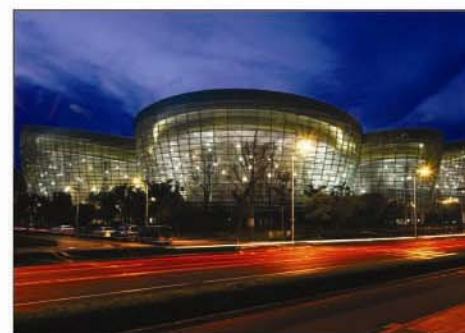

Shanghai Oriental Art Centre