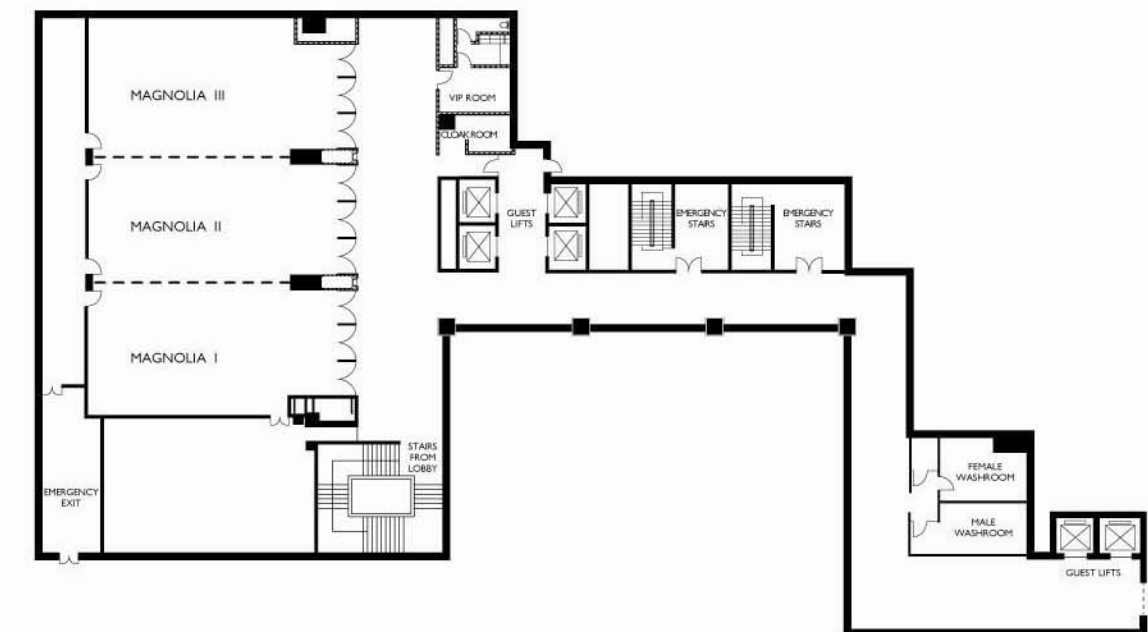

FUNCTION ROOMS — L2

FUNCTION ROOMS — L3