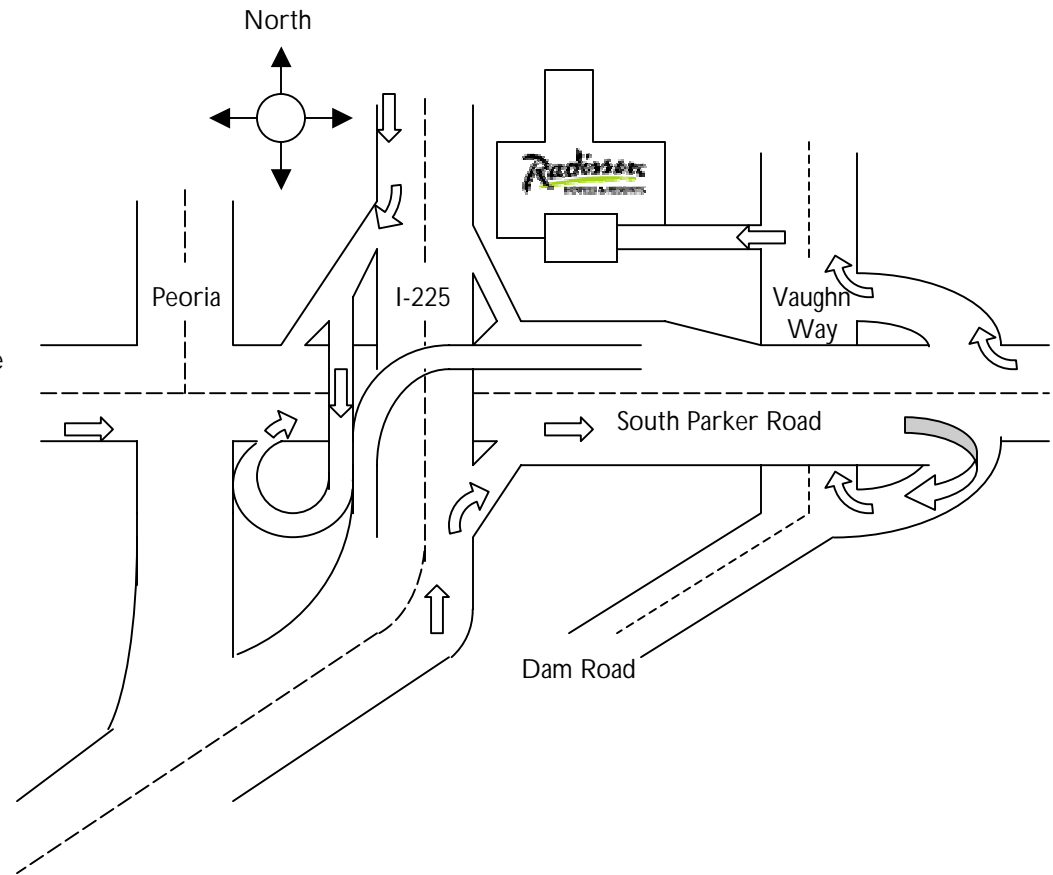

RADISSON HOTEL DENVER SOUTHEAST

Hotel Entrance Map

South Parker Road & Interstate 225

Entering from I-225

Southbound: From southbound I-225 take the Parker Road exit (Exit #4). Stay in the left lane. The road will swing around the Nine Mile Park & Ride Garage and merge onto southbound Parker Road. Stay in the right lane and turn right at the Vaughn Way/Dam Road exit. Follow the road to the first light, which is Vaughn Way. Turn right on Vaughn Way and go under Parker Road, past the Colorado Athletic Club, to the hotel entrance on your left.

Northbound: From northbound I-225 take the Parker Road exit (Exit #4). Turn right onto Parker Road. Stay in the right lane and turn right at the Vaughn Way/Dam Road exit. Follow the road to the first light, which is Vaughn Way. Turn right on Vaughn Way and go under Parker Road, past the Colorado Athletic Club, to the hotel entrance on your left.

Radisson Hotel Denver Southeast
3200 South Parker Road
Aurora, CO 80014

Phone: 303-695-1700

Fax: 303-745-6958

www.radisson.com/auroraco