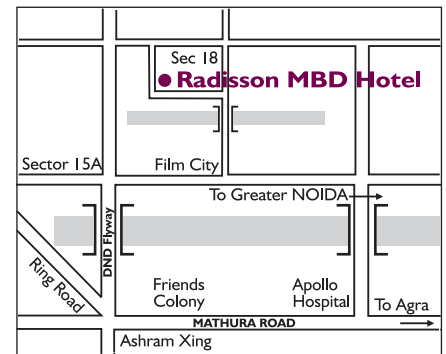

Locations:

Radisson Hotel, Noida is the first five star deluxe hotel in Noida, Uttar Pradesh. Strategically located in Noida's upscale Sector 18 shopping district.

- Radisson Hotel is 35 minutes from Domestic Airport & 45 minutes from International Airport.
- The Hotel is 20 minutes drive from Connaught Place the central business district of Delhi.
- 15 minutes from Pragati Maidan exhibition grounds and India Expo Mart.
- Close proximity to Delhi's key industrial estates: NEPZ, Hosiery complex, Faridabad, Mohan Co-operative, Greater