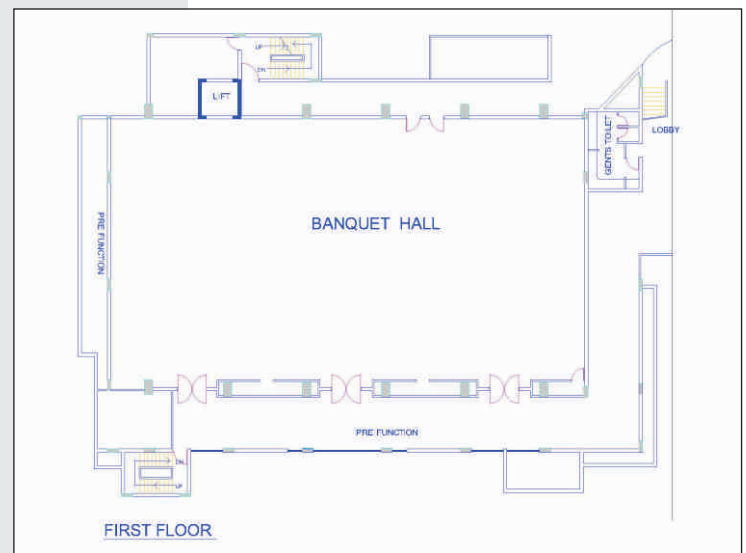

Concord

L-2, Sector 18
Noida 201301
Telephone: +91-120-4300000
Fax.: + 91-120-4303000
www.radisson.com/noidain