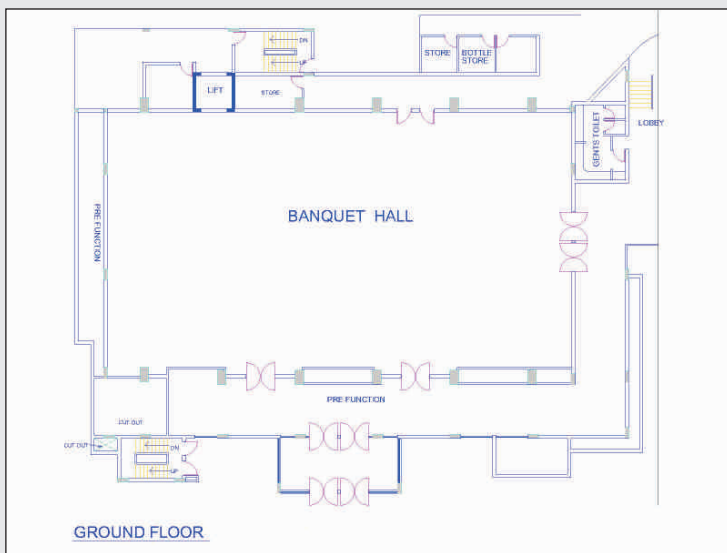

L-2, Sector 18
Noida 201301
Telephone: +91-120-4300000
Fax.: + 91-120-4303000
www.radisson.com/noidain

Radisson®

Radisson
Hotel
Noida

NOIDA INDIA

Meetings:

- 24-hour Business centers with two board rooms.
- Each room can accommodate six people.
- Provides access to business and secretarial services.
- Provides audio-visual equipment, photocopying, translation, free incoming faxes.
- Wireless inter connectivity in all public areas.

RESERVATIONS WORLDWIDE

www.radisson.com/noidain

Toll free: 1600 11 32 32

GROUND FLOOR HALL	DIMENSION LxBxH	AREA Sq. Ft.	THEATRE STYLE	CLASSROOM	U SHAPE	HOLLOW SQUARE	BOARD ROOM	BUFFET SIT DOWN	STANDING COCKTAIL
LEXICON	104x53.2x14.6	5533	550	240	120	120	120	250	600
LEXICON I	52.0x53.2x14.6	2766	250	100	50	50	50	130	200
LEXICON II	52.0x53.2x14.6	2766	250	100	50	50	50	130	200

FIRST FLOOR HALL	DIMENSION LxBxH	AREA Sq. Ft.	THEATRE STYLE	CLASSROOM	U SHAPE	HOLLOW SQUARE	BOARD ROOM	BUFFET SIT DOWN	STANDING COCKTAIL
CONCORD	104x54x14.6	5616	550	240	120	120	120	250	600
CONCORD I	34x54x14.6	1836	150	70	40	40	40	50	100
CONCORD II	36x54x14.6	1944	150	70	40	40	40	50	100
CONCORD III	34x54x14.6	1836	150	70	40	40	40	50	100
CONCORD I & II	70x54x14.6	3780	200	100	70	70	70	120	200
CONCORD II & III	70x54x14.6	3780	200	100	70	70	70	120	200