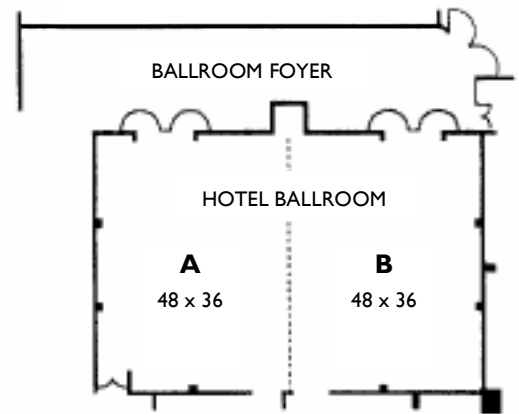

RADISSON: BEING HERE

Radisson Hotel La Crosse
La Crosse, Wisconsin

RADISSON BALLROOM

Room	Theatre	Classroom	Conference	Rounds	Reception	Sq. Ft.
Hotel Ballroom	375	200	60	320	700	3,513
Ballroom A	180	100	45	150	350	1,756
Ballroom B	180	100	45	150	350	1,756
Foyer	-	-	-	120	300	2,013

RADISSON BALLROOM

WISCONSIN ROOM

Room	Theatre	Classroom	Conference	Rounds	Reception	Sq. Ft.
WI Room	190	100	-	200	300	2,190
WI Room I	80	51	37	80	100	810
WI Room II	70	36	28	60	75	690
WI Room III	70	36	28	60	75	690
Combo I & II	145	75	60	160	175	1,500
Combo II & III	115	70	60	130	150	1,380

WISCONSIN ROOM

MINNESOTA, IOWA AND ILLINOIS ROOMS

Room	Theatre	Classroom	Conference	Rounds	Reception	Sq. Ft.
Minnesota Rm	100	50	40	80	125	926
Minnesota Rm A	50	24	20	40	65	464
Minnesota Rm B	50	24	20	40	65	464
Iowa Room	75	36	30	50	75	660
Illinois Room	75	36	30	50	75	663