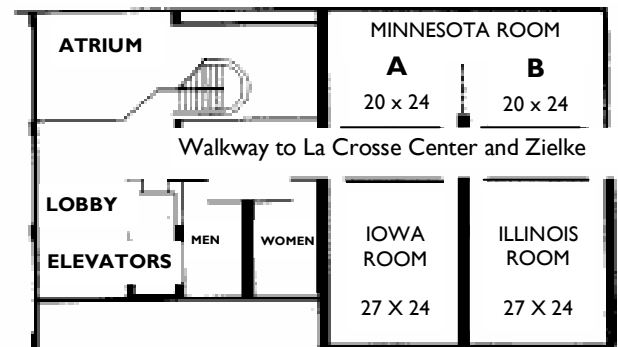

MINNESOTA, IOWA AND ILLINOIS

RESERVATIONS WORLDWIDE

www.radisson.com

1-800-333-3333

RADISSON HOTEL LA CROSSE

200 Harborview Plaza

La Crosse, WI 54601

Telephone: 608-784-6680

Fax: 608-782-6430

www.radisson.com/lacrossewi

Radisson