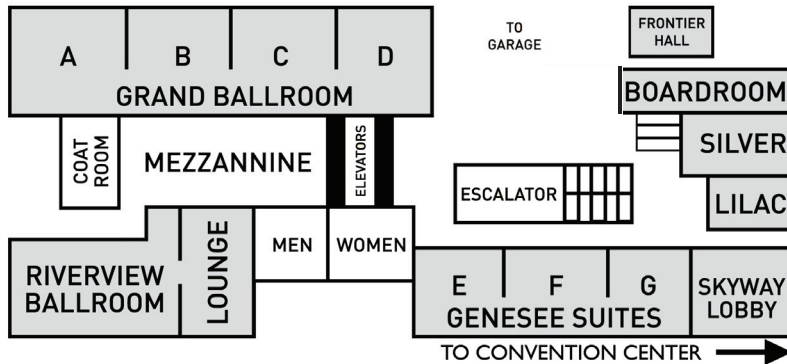

RADISSON AT WORK: TO MAKE YOUR MEETINGS A SUCCESS

MEZZANINE ROOMS — Size and Capacity