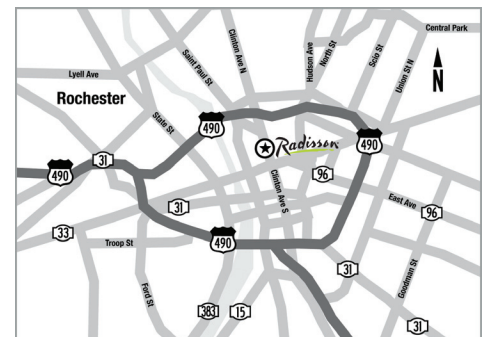

Radisson

RADISSON HOTEL
ROCHESTER RIVERSIDE