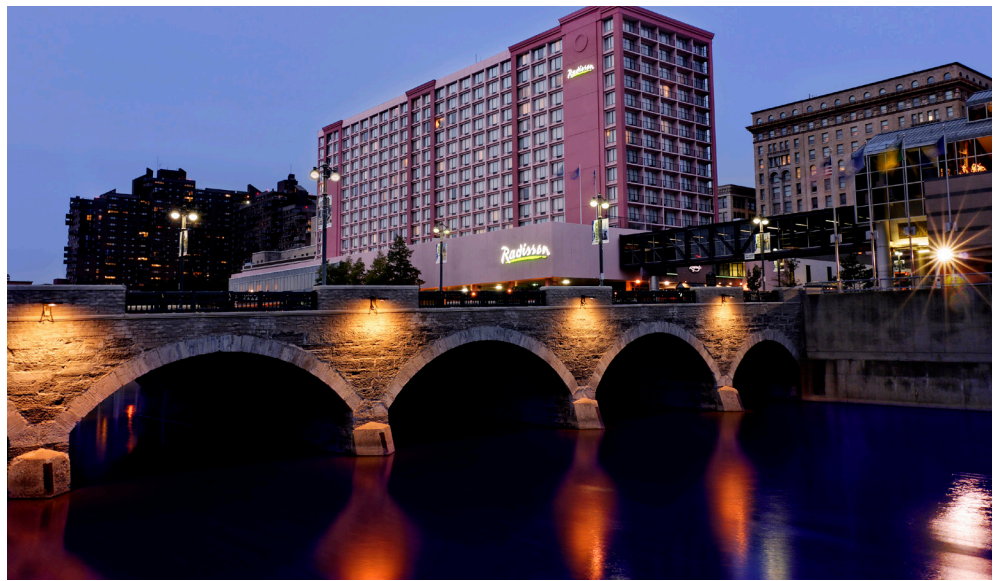

RADISSON: BEING HERE

Radisson Hotel Rochester Riverside
Rochester
New York

Hotel Features:

- Centrally Located In Downtown Rochester
- 460 Spacious Guestrooms
- 30,000 Square Feet Of Flexible Event Space
- Connected To The Rochester Convention Center Via Skywalk
- High Speed Internet Access
- Complimentary Airport Shuttle
- Attached Parking Garage
- Business Center
- Outdoor Pool (Seasonal)
- Fitness Center
- Legends Bar & Grille Serving Breakfast, Lunch And Dinner

Guestroom Amenities

- To Keep You Connected, High Speed Internet Is Always Free
- To Keep You Comfortable, Select Comfort's™ The Sleep Number® Bed Is Available At This Hotel
- Refrigerators/Microwaves In Select Rooms
- Hair Dryers
- Coffee Makers
- Iron And Ironing Board
- Work Desk
- In-Room Safes
- Cable Movies
- Room Service

Meeting Facilities & Services

- 30,000 Square Feet Of Flexible Event Space
- 8,160 Square Foot Grand Ballroom With Rochester's Largest Built-In Dance Floor
- The Riverview Ballroom Is The Only Downtown Ballroom Overlooking The Historic Genessee River
- Perfect For Groups From 10 To 900
- Personal Event Planner To Guide You Through The Process
- Customized Menus Available

**Radisson Hotel
Rochester Riverside**
120 East Main Street
Rochester, NY 14604

Phone: (585) 546-6400
Fax: (585) 546-3908
1-800-333-3333
1-800-447-7011 (Group Reservations)
www.RadissonRochester.com

Radisson

**RADISSON HOTEL
ROCHESTER RIVERSIDE**