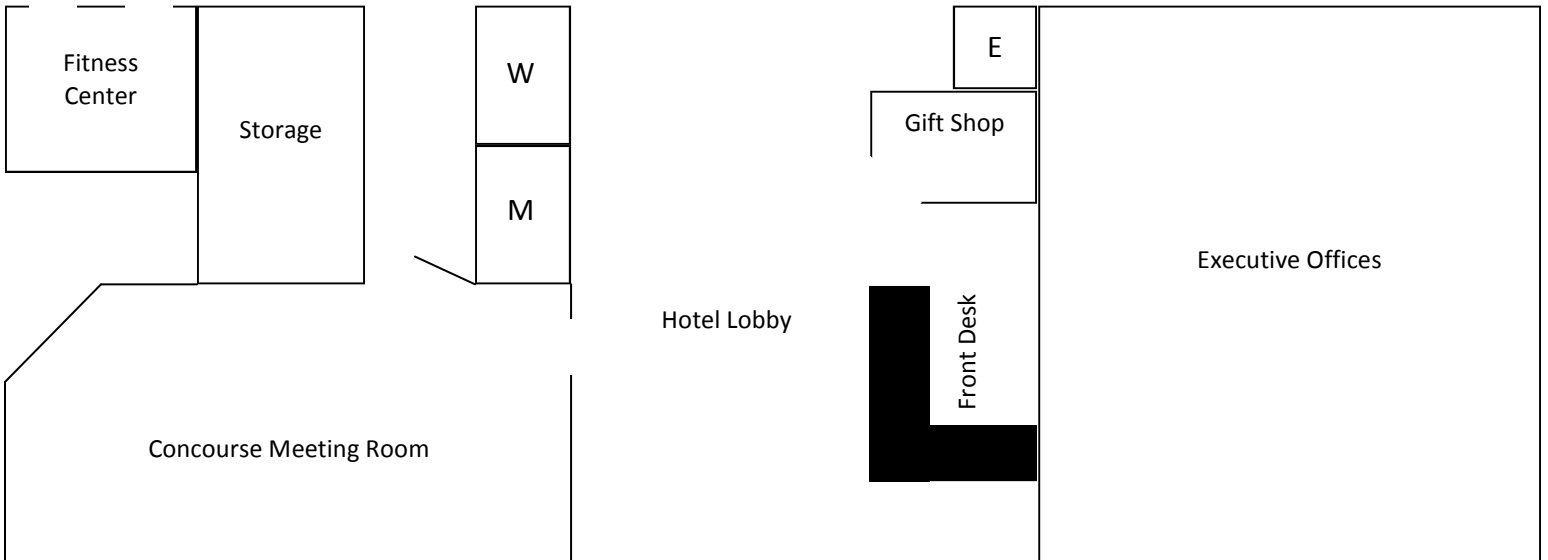

RADISSON HOTEL PORTLAND AIRPORT

Natural Wetland Area & Colwood Lake

← To Guestrooms

Meeting Room	Sq. Feet	Ceiling	Dimensions	Classroom	U-Shape	Conference	Rounds 8	Theatre
Concourse	1,405	9'	54' x 30'*	76	32	30	80	100
Runway	760	9'	38' x 20'	40	24	22	48	50
Hangar	290	9'	23' x 20'	NA	NA	8	NA	NA

* Due to angled shaped of Concourse Meeting Room, dimensions shown do not reflect the exact size of the room.