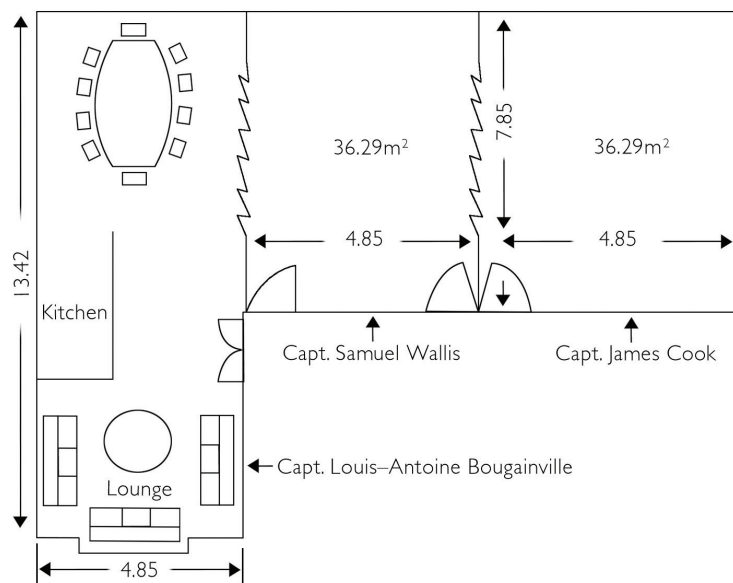

Endeavour Ballroom

Radisson Plaza Resort Tahiti Conference & Meeting Facilities									
Facility	Dimensions in Sq. m	Height in m	Cocktail	Theatre	U-Shape	Classroom	Boardroom	Banquet	Cabaret
Endeavour I	260	4.0	390	325	52	60	56	200	84
Endeavour 2	260	4.0	390	325	52	60	56	200	84
Endeavour Ballroom	520	4.0	780	650	104	120	-	420	176
Capt. Samuel Wallis	36	2.8	55	45	8	18	-	20	8
Capt. James Cook	36	2.8	55	45	8	18	-	20	8
Capt. Louis-Antoine Bougainville	65	2.8	-	-	-	-	20	-	-
Restaurant Hiti Mahana	-	-	-	-	-	-	-	40	-
Lafayette Bar	400	-	250	-	-	-	-	-	-
Endeavour Pre-function	125	4.0	128	-	-	-	-	-	-
Endeavour lawn area	250	-	380	-	-	-	-	160	80

### Endeavour

The grandest of our facilities, the Endeavour Ballroom features a pre-function area overlooking Lafayette beach and set amidst our tropical gardens. Seating up to 420 guests for a banquet, this meeting facility offers flexibility in its divisibility into two rooms.