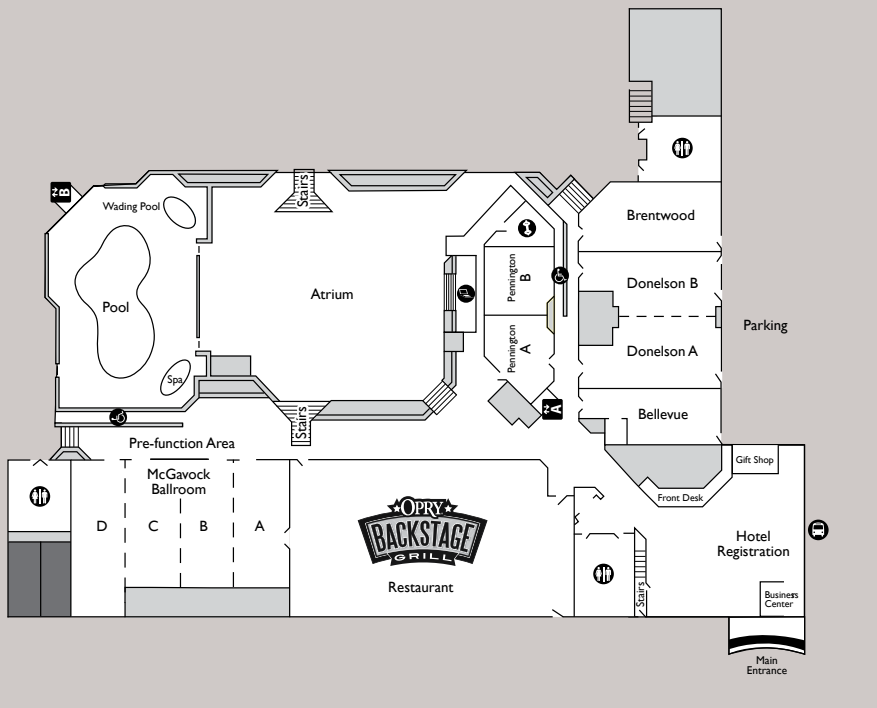

	SQUARE FEET	ROUNDS OF 10	RECEPTION	THEATER	CLASSROOM	EXHIBITS	U-SHAPE	DIMENSIONS
Radisson at Opryland								
McGavock Ballroom	4,170	250	350	450	204	50	75	90'x45'x10'
McGavock A	968	50	80	80	60	12	30	22'x44'x10'
McGavock B	968	50	80	80	60	12	30	22'x44'x10'
McGavock C	968	50	80	80	60	12	30	22'x44'x10'
McGavock D	1,265	60	100	100	75	15	30	23'x55'x10'
Enclosed Atrium	5,000	400	550			75		60'x90'
Pre-function Area	840		100			8		20'x42'
Bellevue	1,073	50	75	80	54	12	30	24'x39'x9'
Donelson A & B	2,368	120	200	200	120	30		48'x43'x9'
Donelson A	1,055	50	75	100	63	12	30	21'x43'x9'
Donelson B	1,313	60	100	110	72	15	36	27'x43'x9'
Brentwood	1,184	60	100	110	72	15	30	24'x43'x9'
Pennington A	567	30	35	40	20	N/A	12	27'x21'x9'
Pennington B	466	20	25	30	20	N/A	12	28'x16.5'x9'

- 16,000 square feet of meeting space
- 5,000-square-foot atrium
- 4,170-square-foot grand ballroom
- State-of-the-art audiovisual equipment
- Close proximity of meeting rooms to guestrooms and restaurant
- As a guest of Radisson, you will have priority access to Gaylord Opryland® Resort & Convention Center; as well as to the sites and attractions of the Gaylord Opryland complex