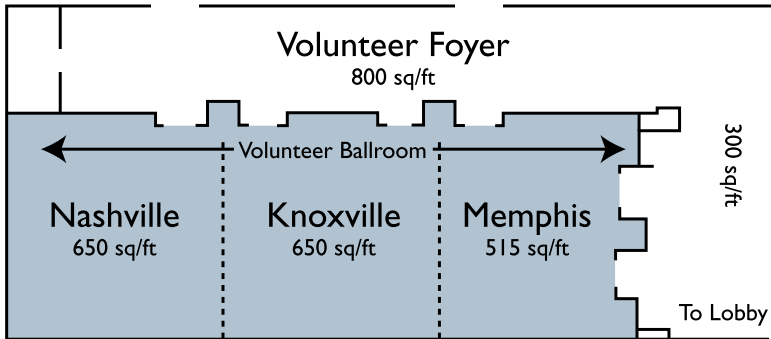

Room	Sq/Ft	LxW	Class	Theater	Banquet	Recpt.	Conf.	U-Shape
Volunteer Ballroom	1900	76'x25'	100	220	150	220	75	60
Nashville/Knoxville	1300	26'x50'	72	120	96	100	60	52
Knoxville/Memphis	1165	47'x25'	60	100	80	90	50	40
Nashville	650	26'x25'	36	60	48	50	30	27
Knoxville	650	26'x25'	36	60	48	50	30	27
Memphis	515	21'x24'	24	40	32	40	30	20
Volunteer Foyer	1100	90'x12'				200		
Chattanooga	572	22'x26'	32	50	40	40	20	24
Gatlinburg	572	22'x26'	32	50	40	40	20	24
Brentwood Boardroom	288	24'x12'	N/A	N/A	N/A	N/A	11	N/A
Franklin Boardroom	288	24'x12'	N/A	N/A	N/A	N/A	11	N/A

Conference/Meeting Rooms