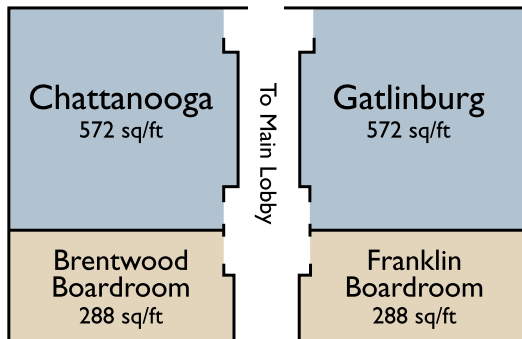

Room	Sq/Ft	LxW	Class	Theater	Banquet	Recpt.	Conf.	U-Shape
Volunteer Ballroom	1900	76'x25'	100	220	150	220	75	60
Nashville/Knoxville	1300	26'x50'	72	120	96	100	60	52
Knoxville/Memphis	1165	47'x25'	60	100	80	90	50	40
Nashville	650	26'x25'	36	60	48	50	30	27
Knoxville	650	26'x25'	36	60	48	50	30	27
Memphis	515	21'x24'	24	40	32	40	30	20
Volunteer Foyer	1100	90'x12'				200		
Chattanooga	572	22'x26'	32	50	40	40	20	24
Gatlinburg	572	22'x26'	32	50	40	40	20	24
Brentwood Boardroom	288	24'x12'	N/A	N/A	N/A	N/A	11	N/A
Franklin Boardroom	288	24'x12'	N/A	N/A	N/A	N/A	11	N/A

Conference/Meeting Rooms