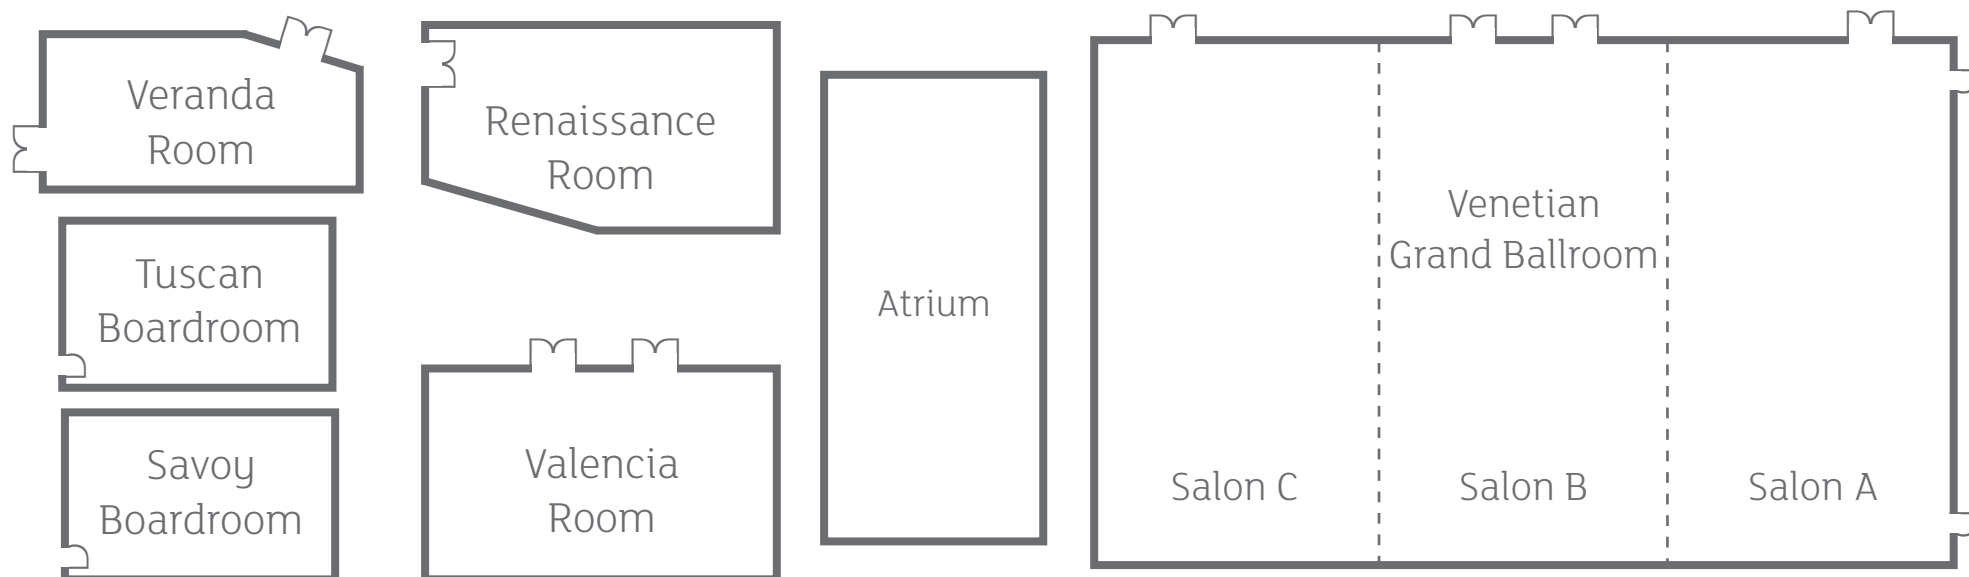

wide open spaces for work or play

Banquet Services

- 7,000 sq. ft. of Flexible Space
- 4,200 sq. ft. Ballroom with Attached 3,000 sq. ft. Atrium
- Complimentary Wi-Fi
- Full Audio/Visual Capabilities

SPACE	DIMENSIONS	SQ FOOTAGE	RECEPTION	THEATER	BANQUET	CLASS	CONFERENCE
Venetian Ballroom	84 x 50 x 16	4,200	500	500	300	250	100
Salons (A, B or C)	28 x 50 x 16	1,400	120	70	50	50	50
Renaissance Room	30 x 36 x 8	1,080	64	60	50	30	30
Valencia Room	38 x 25 x 8	950	64	60	50	30	30
Veranda Room	28 x 13 x 8	360	24	20	10	12	16
Atrium	86 x 35 x 32	3,010	400	350	170	N/A	N/A
Savoy Boardroom	12 x 25 x 8	300	N/A	N/A	N/A	N/A	10
Tuscan Boardroom	12 x 25 x 8	300	N/A	N/A	N/A	N/A	8