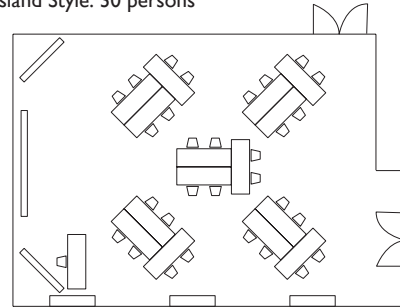

Room Function	Dementions (Meters)			Dementions (Feet)			Area		Capacity			
	Length	Width	Height	Length	Width	Height	m ²	sq.ft.	Classroom	Banquet	Reception	Theatre
Cattleya	13	9	2.7	42.7	29.5	8.9	117	1,260	70	60	100	120

Banquet: 60 persons

Theatre: 96 persons

Classroom: 60 persons

Island Style: 30 persons

Square: 32 persons

U-shape: 26 persons