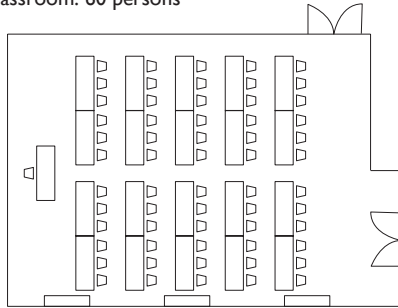

Room Function	Dementions (Meters)			Dementions (Feet)			Area		Capacity			
	Length	Width	Height	Length	Width	Height	m ²	sq.ft.	Classroom	Banquet	Reception	Theatre
Cattleya	13	9	2.7	42.7	29.5	8.9	117	1,260	70	60	100	120

Banquet: 60 persons

Theatre: 96 persons

Classroom: 60 persons

Island Style: 30 persons

Square: 32 persons

U-shape: 26 persons