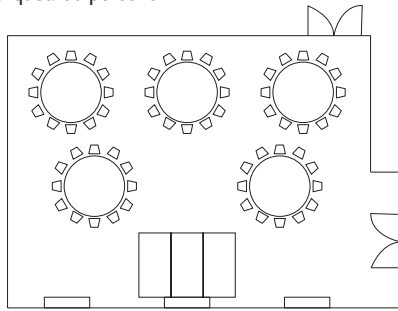

Cattleya

Facilities;

Internet access, light-control system, spot-lights, sound control system, motion picture projectors, background music equipment , lighting control booth, stage lighting controls and screen.

Room Function	Dementions (Meters)			Dementions (Feet)			Area		Capacity			
	Length	Width	Height	Length	Width	Height	m ²	sq.ft.	Classroom	Banquet	Reception	Theatre
Cattleya	13	9	2.7	42.7	29.5	8.9	117	1,260	70	60	100	120

Banquet: 60 persons

Theatre: 96 persons

Classroom: 60 persons

Island Style: 30 persons

Square: 32 persons

U-shape: 26 persons