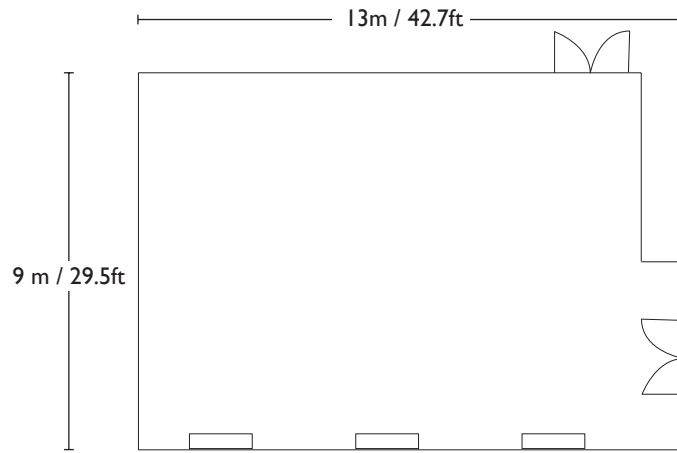

Cattleya

Facilities;

Internet access, light-control system, spot-lights, sound control system, motion picture projectors, background music equipment , lighting control booth, stage lighting controls and screen.

Room Function	Dementions (Meters)			Dementions (Feet)			Area		Capacity			
	Length	Width	Height	Length	Width	Height	m²	sq.ft.	Classroom	Banquet	Reception	Theatre
Cattleya	13	9	2.7	42.7	29.5	8.9	117	1,260	70	60	100	120