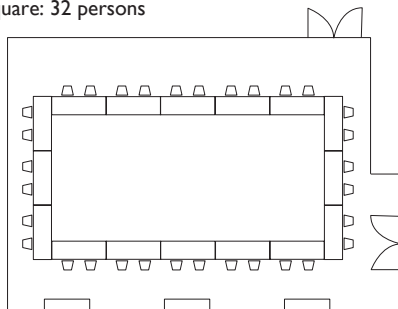

Room Function	Dementions (Meters)			Dementions (Feet)			Area		Capacity			
	Length	Width	Height	Length	Width	Height	m ²	sq.ft.	Classroom	Banquet	Reception	Theatre
Cattleya	13	9	2.7	42.7	29.5	8.9	117	1,260	70	60	100	120

Banquet: 60 persons

Theatre: 96 persons

Classroom: 60 persons

Island Style: 30 persons

Square: 32 persons

U-shape: 26 persons