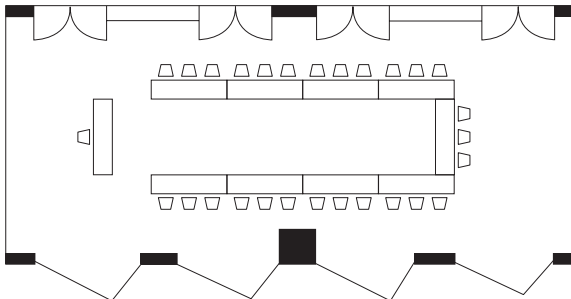

## Facilities;

Internet access, motion picture projectors and screen.

Room Function	Dementions (Meters)			Dementions (Feet)			Area		Capacity			
	Length	Width	Height	Length	Width	Height	m <sup>2</sup>	sq.ft.	Classroom	Banquet	Reception	Theatre
Kaede I (A + B)	13.5	6	2.6	44.3	21.3	8.5	90	969	40	40	50	80
Kaede II (A or B)	6.75	6	2.6	22.15	21.3	8.5	41	472	20	20	25	40

Banquet: 48 persons

School: 42 persons

U-shape: 27 persons

Square: 30 persons