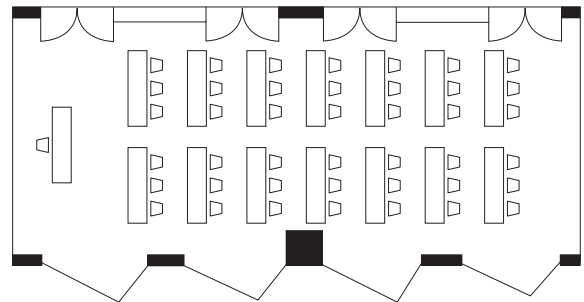

## Facilities;

Internet access, motion picture projectors and screen.

Room Function	Dementions (Meters)			Dementions (Feet)			Area		Capacity			
	Length	Width	Height	Length	Width	Height	m <sup>2</sup>	sq.ft.	Classroom	Banquet	Reception	Theatre
Kaede I (A + B)	13.5	6	2.6	44.3	21.3	8.5	90	969	40	40	50	80
Kaede II (A or B)	6.75	6	2.6	22.15	21.3	8.5	41	472	20	20	25	40

Banquet: 48 persons

School: 42 persons

U-shape: 27 persons

Square: 30 persons