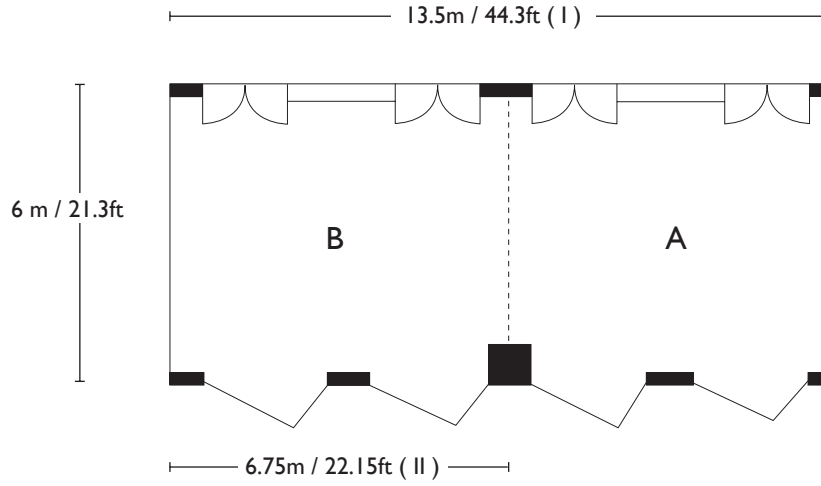

## Facilities;

Internet access, motion picture projectors and screen.

Room Function	Dementions (Meters)			Dementions (Feet)			Area		Capacity			
	Length	Width	Height	Length	Width	Height	m <sup>2</sup>	sq.ft.	Classroom	Banquet	Reception	Theatre
Kaede I (A + B)	13.5	6	2.6	44.3	21.3	8.5	90	969	40	40	50	80
Kaede II (A or B)	6.75	6	2.6	22.15	21.3	8.5	41	472	20	20	25	40

Banquet: 48 persons

School: 42 persons

U-shape: 27 persons

Square: 30 persons