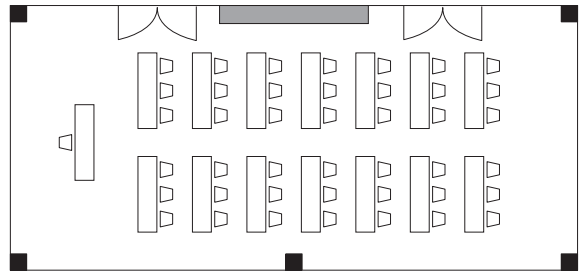

## Facilities;

Internet access, motion picture projectors and screen.

Room Function	Dementions (Meters)			Dementions (Feet)			Area		Capacity			
	Length	Width	Height	Length	Width	Height	m <sup>2</sup>	sq.ft.	Classroom	Banquet	Reception	Theatre
Keyaki I (A + B)	13.5	6.3	3.2	44.3	21.3	10.5	90	969	40	40	50	80
Keyaki II (A or B)	6.5	6.3	3.2	22.1	21.3	10.5	45	484	20	20	25	40

Banquet: 48 persons

School: 42 persons

U-shape: 27 persons

Square: 30 persons