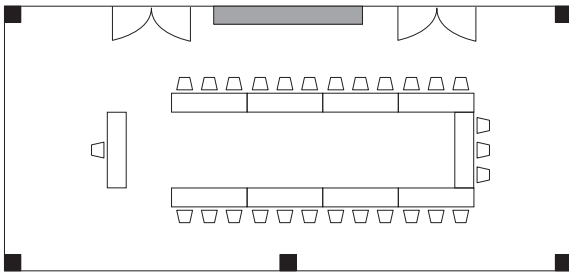

## Facilities;

Internet access, motion picture projectors and screen.

Room Function	Dementions (Meters)			Dementions (Feet)			Area		Capacity			
	Length	Width	Height	Length	Width	Height	m <sup>2</sup>	sq.ft.	Classroom	Banquet	Reception	Theatre
Keyaki I (A + B)	13.5	6.3	3.2	44.3	21.3	10.5	90	969	40	40	50	80
Keyaki II (A or B)	6.5	6.3	3.2	22.1	21.3	10.5	45	484	20	20	25	40

Banquet: 48 persons

School: 42 persons

U-shape: 27 persons

Square: 30 persons