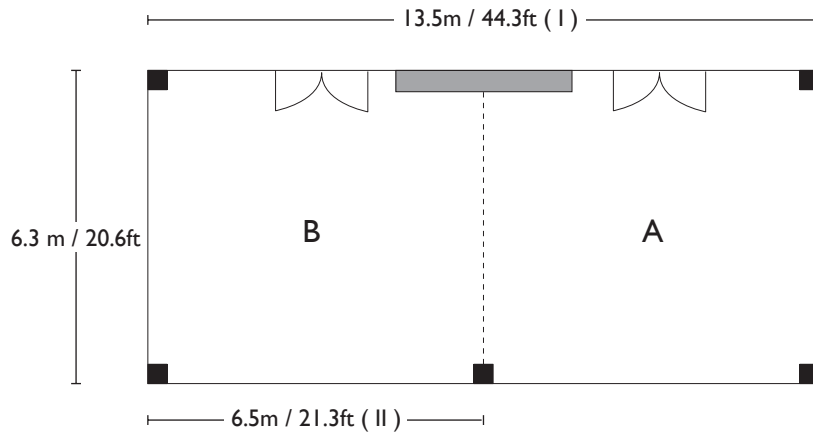

## Facilities;

Internet access, motion picture projectors and screen.

Room Function	Dementions (Meters)			Dementions (Feet)			Area		Capacity			
	Length	Width	Height	Length	Width	Height	m <sup>2</sup>	sq.ft.	Classroom	Banquet	Reception	Theatre
Keyaki I (A + B)	13.5	6.3	3.2	44.3	21.3	10.5	90	969	40	40	50	80
Keyaki II (A or B)	6.5	6.3	3.2	22.1	21.3	10.5	45	484	20	20	25	40

Banquet: 48 persons

School: 42 persons

U-shape: 27 persons

Square: 30 persons