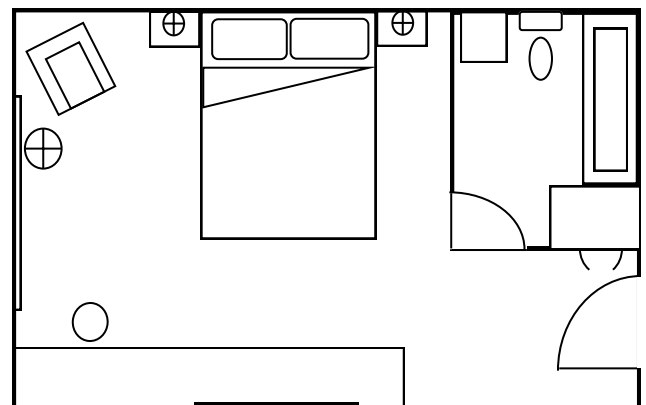

guest room diagrams double queen and king

Double Queen Guest Room
Riverside Views*

King Guest Room
Cityside Views*

*Guest room diagrams are not to scale and are for informational purposes only.

Radisson Hotel La Crosse
200 Harborview Plaza
La Crosse, WI 54601