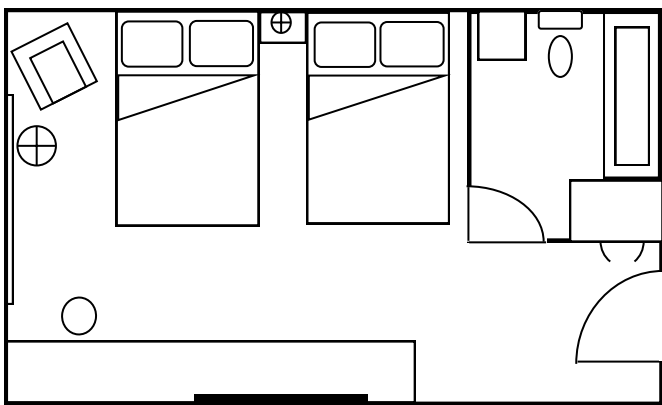

guest room diagrams double queen and king

Double Queen Guest Room
Riverside Views*

King Guest Room
Cityside Views*

*Guest room diagrams are not to scale and are for informational purposes only.

Radisson Hotel La Crosse
200 Harborview Plaza
La Crosse, WI 54601