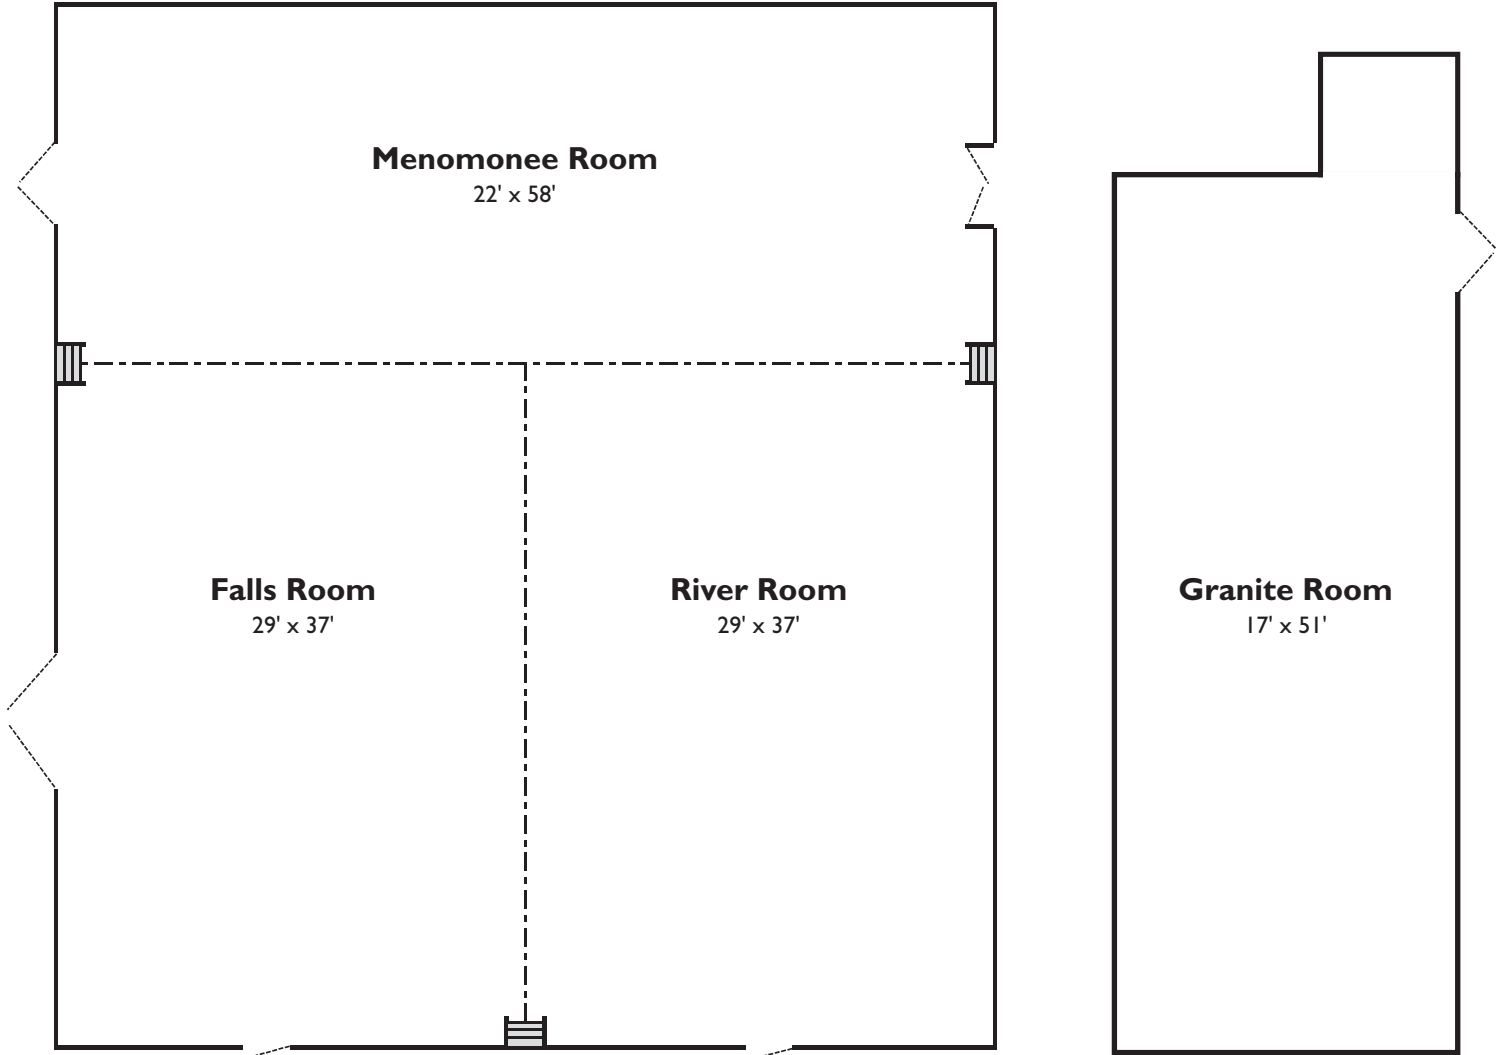

MEETING AND BANQUET ROOMS

Main Street Ballroom

58' x 58'

	Theatre Style	Classroom Style	U-Shaped	Hollow	Banquet	Conference	Square Footage
Main Street Ballroom	300	175	N/A	N/A	250		3,364
Menomonee Room	100	75	65	40	80		1,276
Falls Room	75	60	50	40	90		1,073
River Room	49	49	49	49	49		1,073
Board Room						14	
Granite Room	75	50	N/A	N/A	64		867